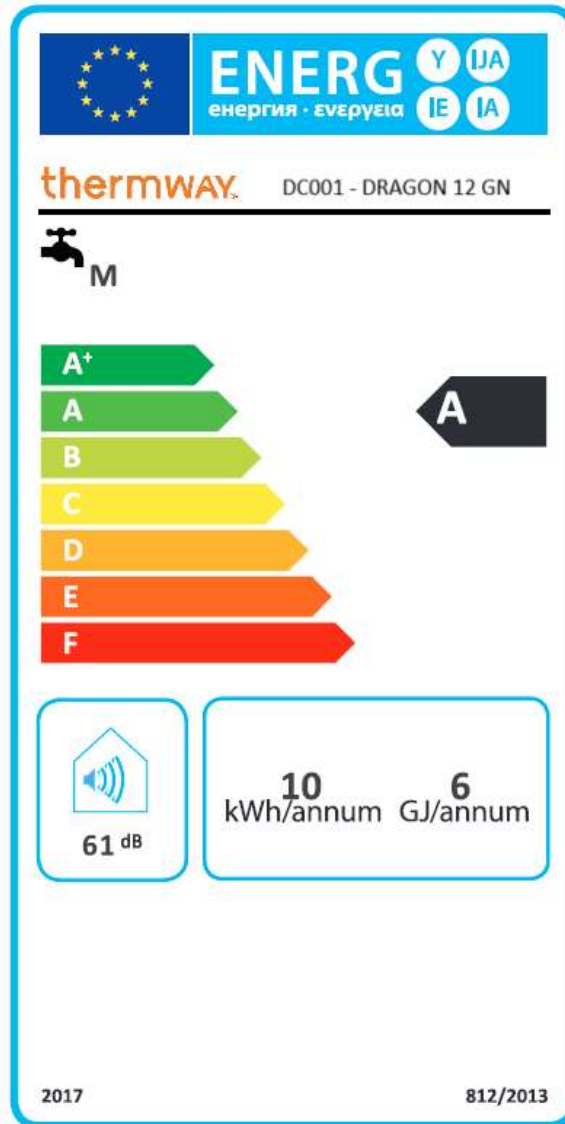

DC001 – DRAGON 12 GN

DC002 – DRAGON 12 GPL